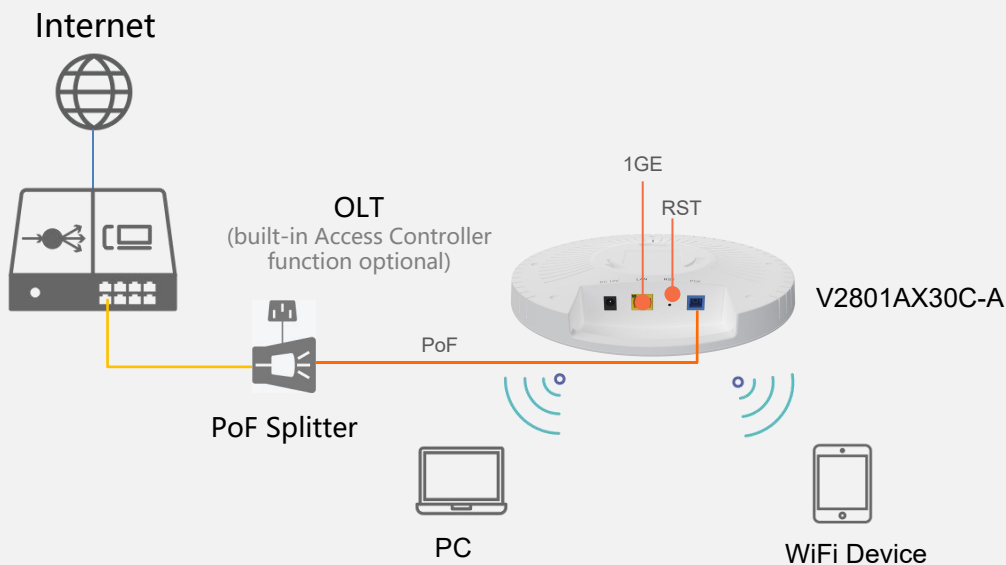

# V2801AX30C-A

1XPON(PoF) + 1GE + WiFi6 Ceiling Installation ONT

## Key Features:

High Performance Chipset

Next-Gen Gigabit WiFi  
Speed up to 3 Gbps,  
160Mhz bandwidth

Ceiling installation  
Small and beautiful

PoF  
Powered supply

## Introduction:

VSOL V2801AX30C-A is a newly launched circular ceiling-mounted WiFi 6 ONT, which is small, beautiful and easy to install. It supports PoF optical-electric composite cable power supply, PoF into the room, power failure without disconnection, power transmission and optical fiber transmission do not interfere with each other, more stable and safe. This ONT is flexible and easy to use in a variety of scenarios such as hotel lobbies, classrooms, conference rooms, restaurants, etc. It is equipped with high performance AX3000 chipset, built-in WiFi antenna, wireless rate up to 3000Mbps, providing users with excellent performance.

## Application Chart: